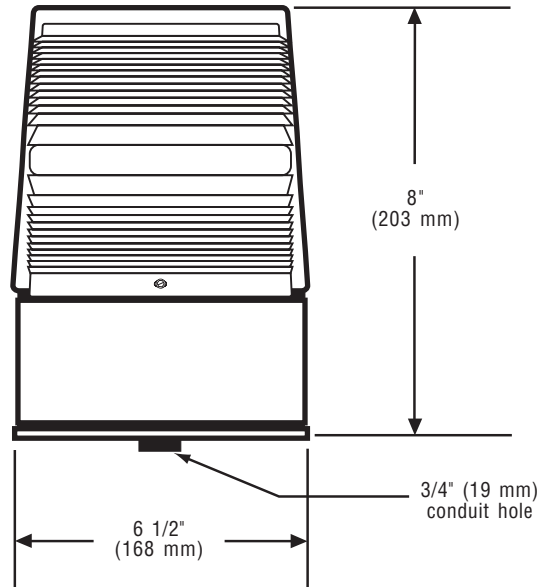

AdaptaBeacon® Heavy Duty Strobe Light

*Double Flash
NEMA Type 4X*

57EDF Series

FEATURES

- > 2.3 million peak candela strobe
- > Weatherproof
- > Protective, easily cleaned clear polycarbonate outer dome
- > Immune to shock and vibration

AGENCY APPROVALS

- > AC models UL 1638 Listed
- > UL Listed NEMA Type 4X enclosure
- > cUL Listed

The 57E Series AdaptaBeacon strobes are heavy-duty, double flash strobe lights designed for use in general signaling applications. The shatter resistant polycarbonate lens has been designed with a reflective double optics system that creates a unique rectangular column of light. This enhances light output by increasing the lens fill rate while minimizing the intense light burst normally characteristic of high intensity strobes.

The unit features a corrosion resistant, heat flowed epoxy finish base. Lenses are available in five colors: red, amber, blue, green and clear.

Designed for indoor or outdoor installation on 3/4" (19 mm) conduit. The strobe light may be installed vertically with the dome either facing up or facing down. For weatherproof installations units must be mounted vertically with dome up.

TECHNICAL INFORMATION

Cat. No.	Peak Candlepower	Lens Color	Replacement Lens	Electrical Ratings	Replacement Strobe Tube	Strobe Tube Life*	Replacement Dome
57EDFR-G1	2.3 million	Red	57E-LR	24V DC 2.2A	92-ST	3,000 Hours	57E-DC
57EDFA-G1		Amber	57E-LA				
57EDFB-G1		Blue	57E-LB				
57EDFG-G1		Green	57E-LG				
57EDFM-G1		Magenta	57E-LM				
57EDFC-G1		Clear	57E-LC				
57EDFR-N5	2.3 million	Red	57E-LR	120V 50/60 Hz 0.2A	92-ST	3,000 Hours	57E-DC
57EDFA-N5		Amber	57E-LA				
57EDFB-N5		Blue	57E-LB				
57EDFG-N5		Green	57E-LG				
57EDFM-N5		Magenta	57E-LM				
57EDFC-N5		Clear	57E-LC				
57EDFR-R5	2.3 million	Red	57E-LR	240V 50/60 Hz 0.1A	92-ST	3,000 Hours	57E-DC
57EDFA-R5		Amber	57E-LA				
57EDFB-R5		Blue	57E-LB				
57EDFG-R5		Green	57E-LG				
57EDFM-R5		Magenta	57E-LM				
57EDFC-R5		Clear	57E-LC				