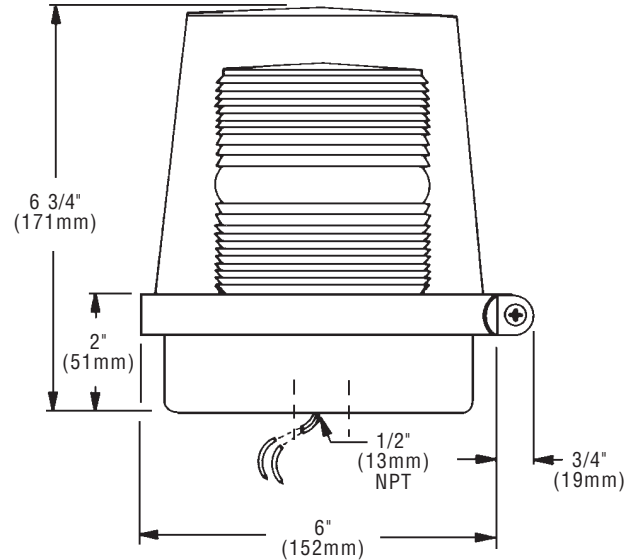

TECHNICAL INFORMATION

Cat. No.	Lens Color	Repl. Lens	Repl. Dome	Lamp Ratings	Replacement Flasher	Electrical Ratings	Replacement Lamp
49R-N5-40WH	Red	92-LR	52-LC	40 watts	P-041917-0026	120V 50/60 Hz	50LMP-40WH
49A-N5-40WH	Amber	92-LA		265 lumens*		0.30 Amps	
49B-N5-40WH	Blue	92-LB		3328 candlepower			
49G-N5-40WH	Green	92-LG		25,000 hours**			
49M-N5-40WH	Magenta	92-LM					
49C-N5-40WH	Clear	92-LC					
49R-R5	Red	92-LR	52-LC	25 watts	P-041917-0038	240V 50/60 Hz	P-041917-0039
49A-R5	Amber	92-LA		232 lumens*		0.10 Amps	or Industry Trade
49B-R5	Blue	92-LB		2914 candlepower			No. 25T8/240V/DC/CL
49G-R5	Green	92-LG		120 hours**			
49M-R5	Magenta	92-LM					
49C-R5	Clear	92-LC					

*Bulb manufacturer's lumen rating

**Projected lamp life based on manufacturer's calculated long life at 65 FPM and 50% duty cycle.